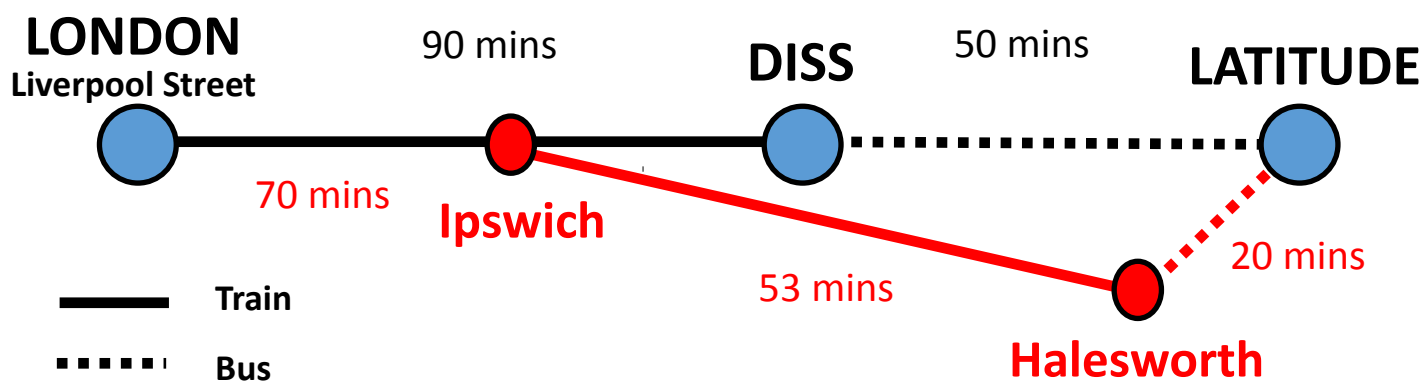

# LATITUDE

12TH - 15TH JULY 2018

Departing London before 1745 go to Diss

Departing London after 1745 go to Halesworth (change at Ipswich)

**BUSES FROM DISS**

Thu & Fri  
0930 - 1915  
(every 20 mins\*)

Sat & Sun  
1015 - 1915  
(every hour)

**LATITUDE**

Sat & Sun  
0910 - 2110  
(every hour)

Mon  
0700 - 1500  
(every 20 mins\*)

**BUSES TO DISS**

\* - Buses will depart every 20 minutes at peak times, less often at quieter times.

For more train information visit [www.greateranglia.co.uk](http://www.greateranglia.co.uk)